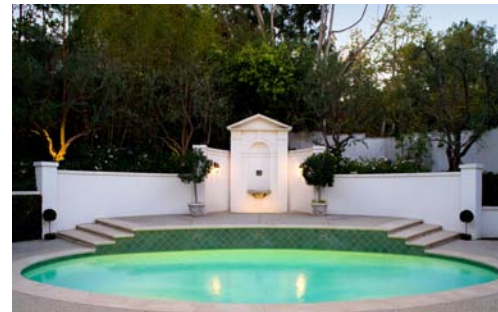

TELES

PROPERTIES

Beverly Hills \$4,395,000

Inside the Beverly Hills guard-gated community atop The Summit, resides this Palladian-inspired contemporary Mediterranean residence surrounded by private and lush landscape. Visitors are greeted by a soaring 2-story Foyer and sweeping staircase that rises to a large upper Vestibule. Ivory Italian marble floors lead to spacious rooms that feature large windows viewing various garden persary, Living Rm and Family Room. Deluxe Kitchen design highlights an oval Breakfast Room overlooking the dramatic Pool Terrace. **11974CrestPlace.com**